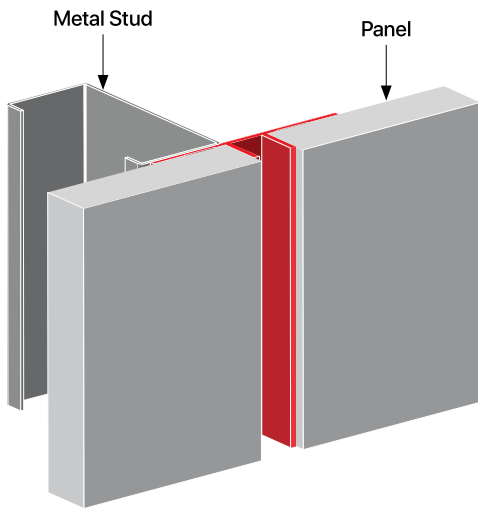

## DESIGN FEATURES

Serves as an aesthetic expansion joint between panels. A better, more appealing and secure solution to the "open wall" vertical joint look popular in many areas. Designs can be installed vertically, horizontally or diagonally. Used in conjunction with panel installation and wrapped surface finishes such as fabric or vinyl wall coverings.

Available in 10' length. 6063 T5 aluminum with standard clear anodized or primed finish. Anodized color and powder coating finishes available with custom color matching.

ITEM ID	A	B
RVBD-516-14	1/4"	5/16"
RVBD-516-12	1/2"	5/16"
RVBD-112	1/2"	1"
RVBD-34	3/4"	3/4"