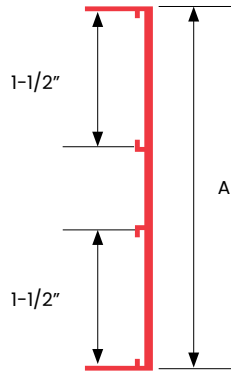

PACT

| ITEM ID | A |
|---------|-----|
| PACT2 | 2" |
| PACT4 | 4" |
| PACT6 | 6" |
| PACT8 | 8" |
| PACT10 | 10" |
| PACT12 | 12" |

DESIGN FEATURES

Ideal for suspended drywall or panel ceilings and available in six sizes. Standard in-stock finish is primed. Splice plates and clips included with trim purchase.

Available in 12' length. 6063 T5 aluminum. Anodized color and powder coating finishes available with custom color matching.