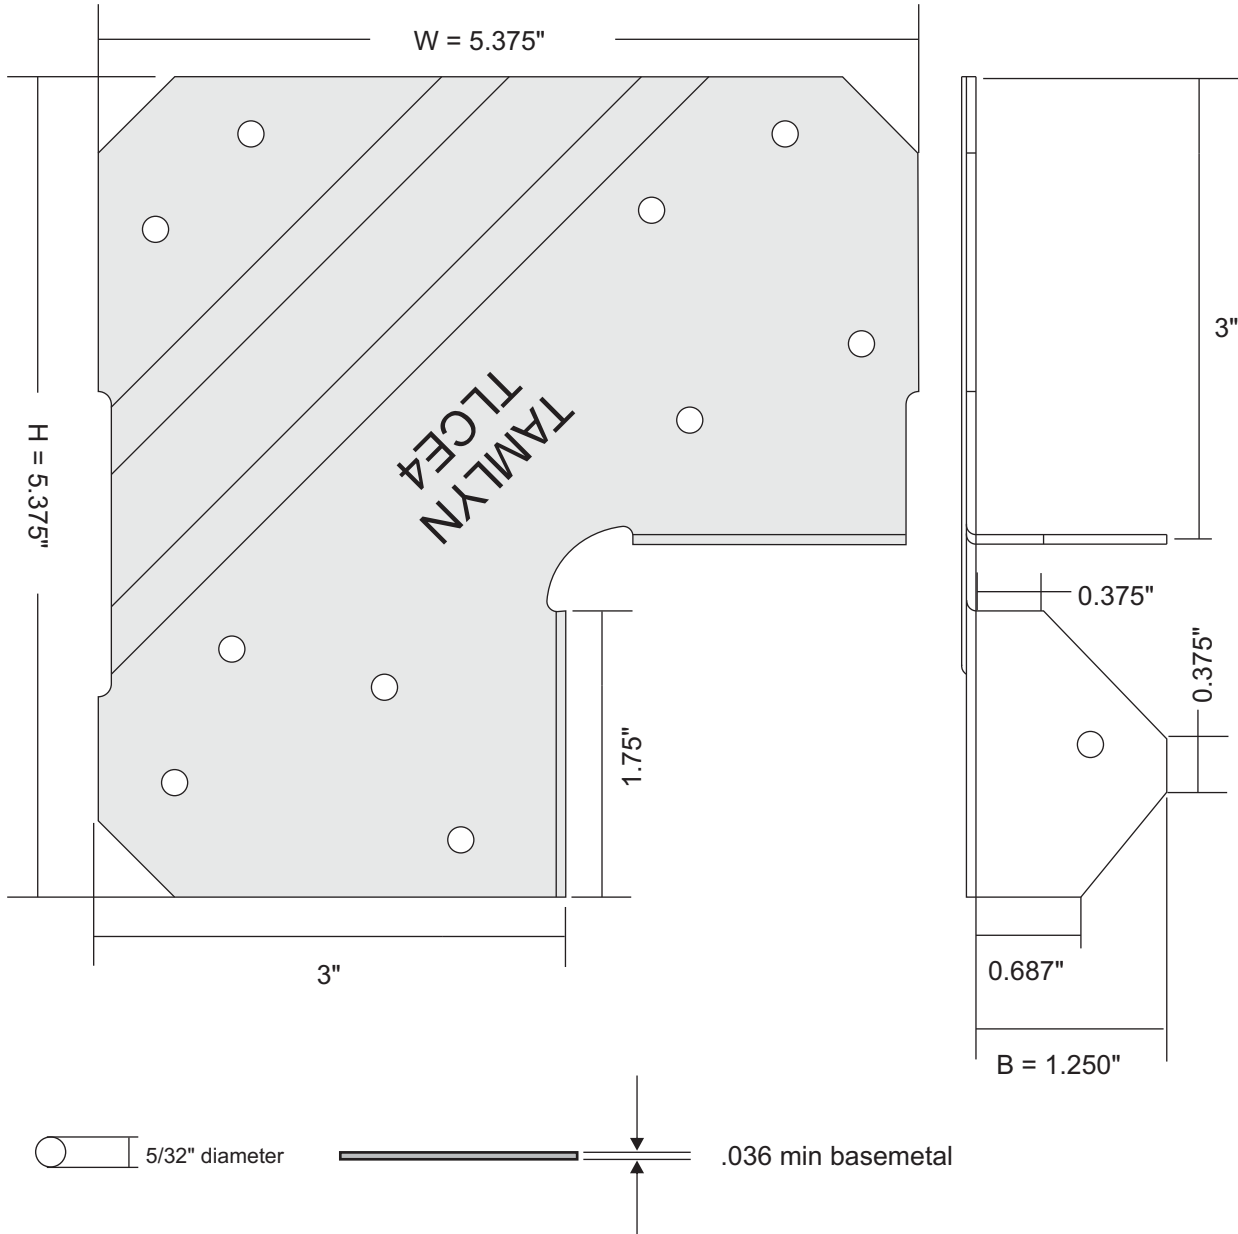

C46. TLCE4

PRODUCT ID : **TLCE4 - 4x and 6x POST CAP**

WEIGHT (LBS) : **.30 LBS**

DIMENSION : **5-3/8" (W) x 5-3/8" (H) with 5/32" diameter holes**

MATERIAL : **20 ga. (.036 min basemetal) x 5.375" prime galv clean ASTM A653 G90 FY/FU=33/45 ksi min**

NAILS: **12**

BOX #: **RHT-23A**

QTY./BOX : **20**

BOX WT. (LBS) : **6.10**

CARTON UPC# **63225921174-8**

PRODUCT UPC# **63225921173-1**