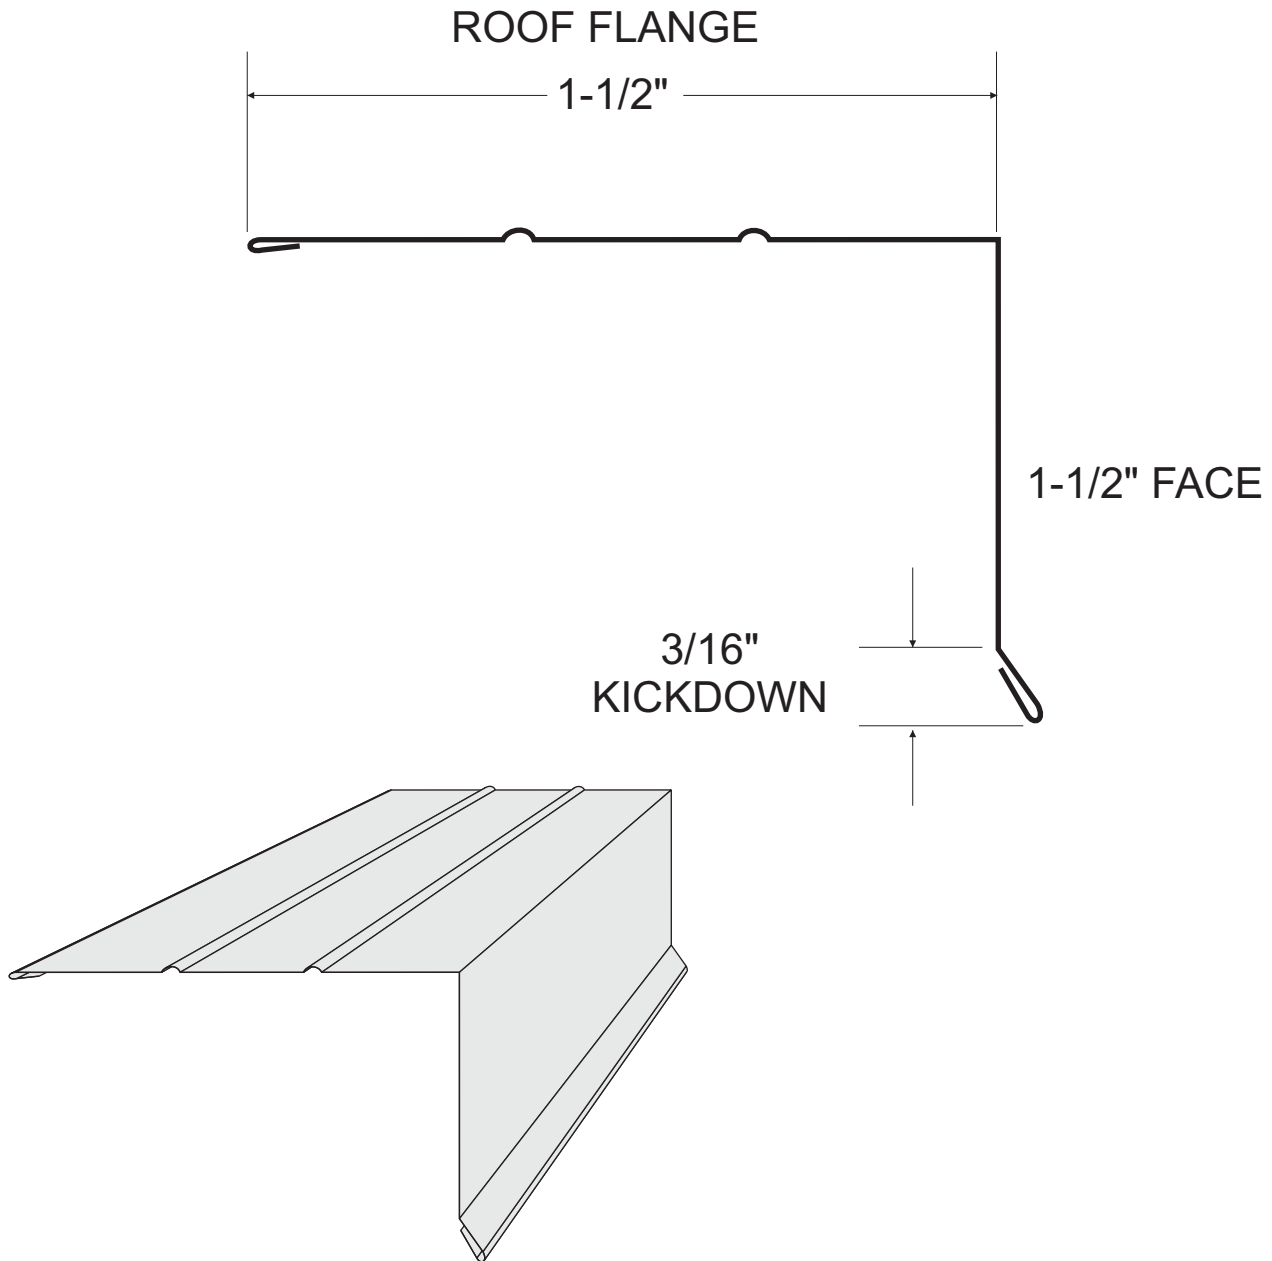

PRODUCT SPECIFICATION

ME11230-CB

DESCRIPTION :	STYLE "A" HEMMED ROOF EDGE		
SIZE :	1-1/2" x 1-1/2" x 10' Length - Charcoal Smooth		
MATERIAL :	32 GAUGE (.010 Min Decimal) Painted over Galv.		
FINISH :	Charcoal Smooth	WEIGHT (LBS) :	1.06000