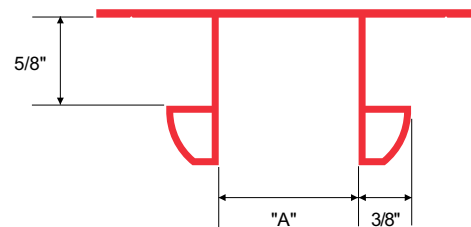

ITEM ID	"A" (REVEAL)
RVST-12	1/2"
RVST-100	1"
RVST-200	2"