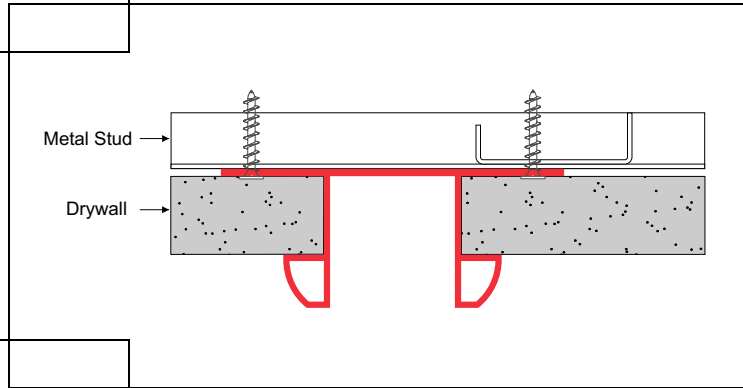

Creates an appealing recess with projecting tapered details that allows installation vertically, horizontally or diagonally. Can be used in conjunction with 5/8" drywall, panel installation and wrapped surface finishes such as fabric or vinyl wall coverings. Available in 10' length.

6063 T5 aluminum with standard clear anodized or primed finish. Anodized color and powder coating finishes available with custom color matching.

ITEM ID	"A" (REVEAL)
RVST-12	1/2"
RVST-100	1"
RVST-200	2"