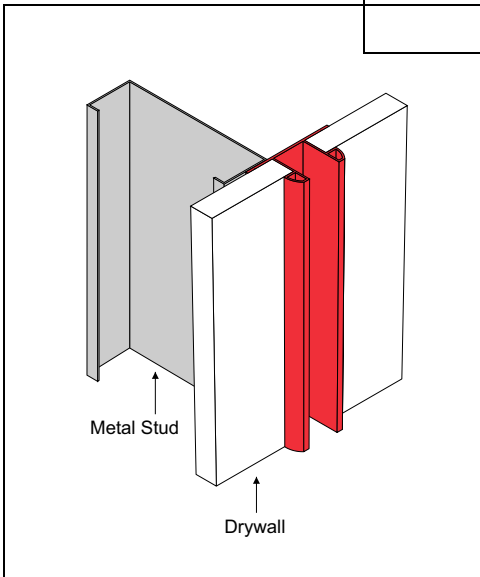

Creates an appealing recess with projecting tapered details that allows installation vertically, horizontally or diagonally. Can be used in conjunction with 5/8" drywall, panel installation and wrapped surface finishes such as fabric or vinyl wall coverings. Available in 10' length.

6063 T5 aluminum with standard clear anodized or primed finish. Anodized color and powder coating finishes available with custom color matching.

ITEM ID	"A" (REVEAL)
RVST-12	1/2"
RVST-100	1"
RVST-200	2"