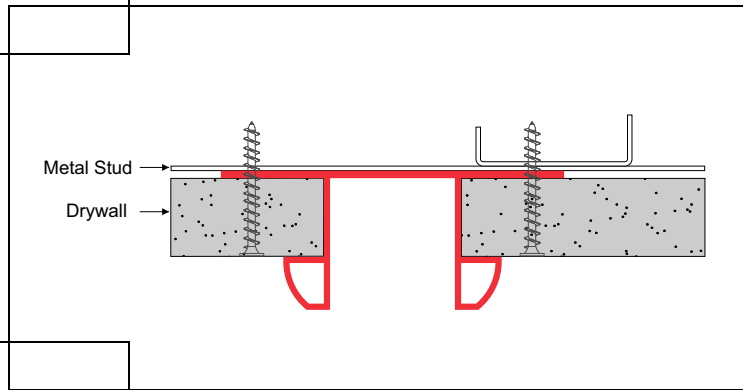

Creates an appealing recess with projecting tapered details that allows installation vertically, horizontally or diagonally. Can be used in conjunction with 5/8" drywall, panel installation and wrapped surface finishes such as fabric or vinyl wall coverings. Available in 10' length.

6063 T5 aluminum with standard clear anodized or primed finish. Anodized color and powder coating finishes available with custom color matching.

ITEM ID	"A" (REVEAL)
RVST-12	1/2"
RVST-100	1"
RVST-200	2"