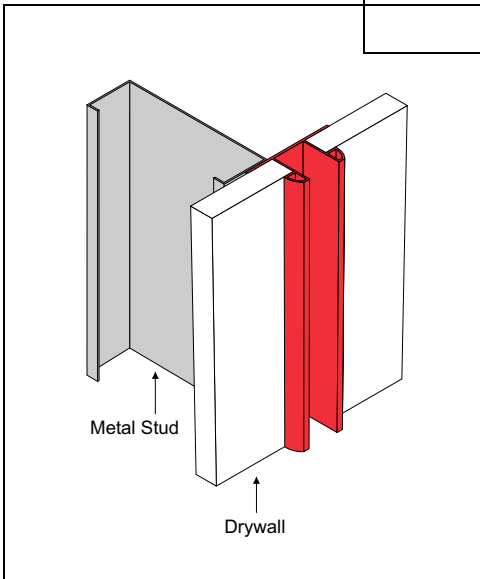

Creates an appealing recess with projecting tapered details that allows installation vertically, horizontally or diagonally. Can be used in conjunction with 5/8" drywall, panel installation and wrapped surface finishes such as fabric or vinyl wall coverings. Available in 10' length.

6063 T5 aluminum with standard clear anodized or primed finish. Anodized color and powder coating finishes available with custom color matching.

ITEM ID	"A" (REVEAL)
RVST-12	1/2"
RVST-100	1"
RVST-200	2"