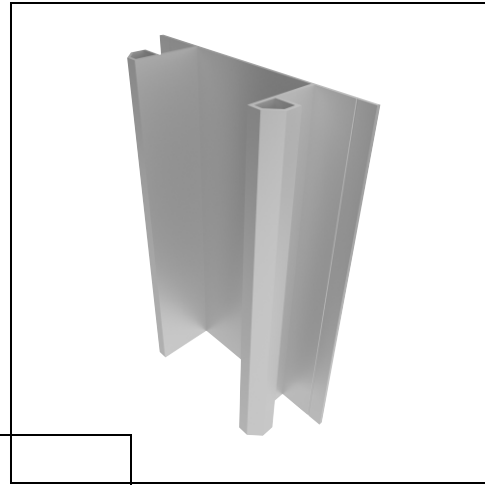

Creates an appealing recess with projecting angled details that allows installation vertically, horizontally or diagonally. Can be used in conjunction with 5/8" drywall, panel installation and wrapped surface finishes such as fabric or vinyl wall coverings. Available in 10' length.

6063 T5 aluminum with standard clear anodized or primed finish. Anodized color and powder coating finishes available with custom color matching.

ITEM ID	"A" (REVEAL)
RVSA-12	1/2"
RVSA-100	1"
RVSA-200	2"