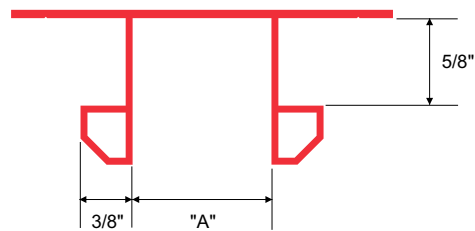

Creates an appealing recess with projecting angled details that allows installation vertically, horizontally or diagonally. Can be used in conjunction with 5/8" drywall, panel installation and wrapped surface finishes such as fabric or vinyl wall coverings. Available in 10' length.

6063 T5 aluminum with standard clear anodized or primed finish. Anodized color and powder coating finishes available with custom color matching.

ITEM ID	"A" (REVEAL)
RVSA-12	1/2"
RVSA-100	1"
RVSA-200	2"