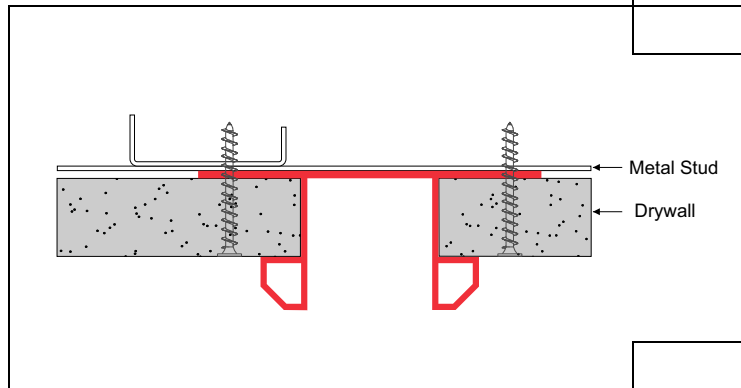

RVSA REVEAL SQUARE ANGLED

Creates an appealing recess with projecting angled details that allows installation vertically, horizontally or diagonally. Can be used in conjunction with 5/8" drywall, panel installation and wrapped surface finishes such as fabric or vinyl wall coverings. Available in 10' length.

6063 T5 aluminum with standard clear anodized or primed finish. Anodized color and powder coating finishes available with custom color matching.

ITEM ID	"A" (REVEAL)
RVSA-12	1/2"
RVSA-100	1"
RVSA-200	2"