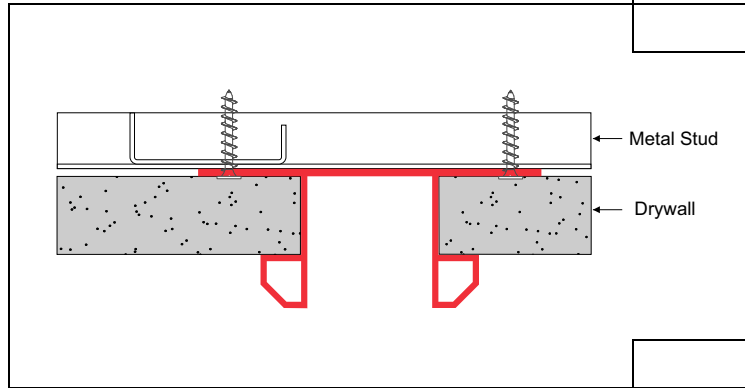

Creates an appealing recess with projecting angled details that allows installation vertically, horizontally or diagonally. Can be used in conjunction with 5/8" drywall, panel installation and wrapped surface finishes such as fabric or vinyl wall coverings. Available in 10' length.

6063 T5 aluminum with standard clear anodized or primed finish. Anodized color and powder coating finishes available with custom color matching.

ITEM ID	"A" (REVEAL)
RVSA-12	1/2"
RVSA-100	1"
RVSA-200	2"