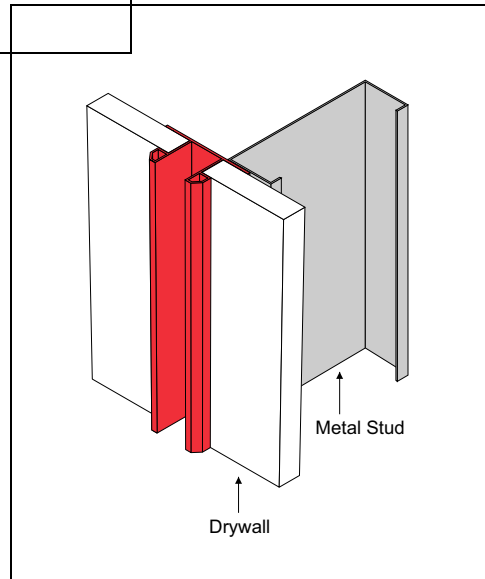

Creates an appealing recess with projecting angled details that allows installation vertically, horizontally or diagonally. Can be used in conjunction with 5/8" drywall, panel installation and wrapped surface finishes such as fabric or vinyl wall coverings. Available in 10' length.

6063 T5 aluminum with standard clear anodized or primed finish. Anodized color and powder coating finishes available with custom color matching.

ITEM ID	"A" (REVEAL)
RVSA-12	1/2"
RVSA-100	1"
RVSA-200	2"