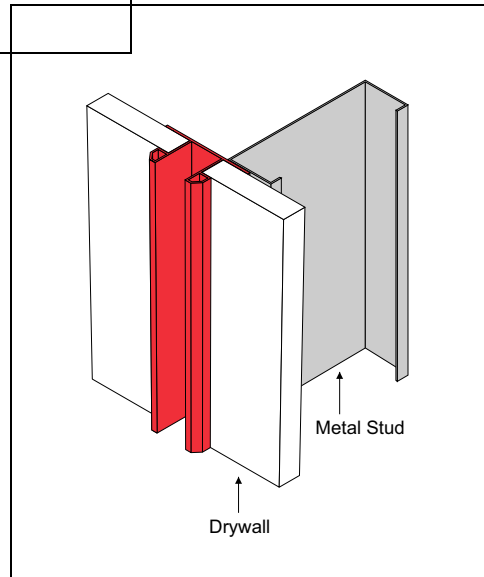

RVSA REVEAL SQUARE ANGLED

Creates an appealing recess with projecting angled details that allows installation vertically, horizontally or diagonally. Can be used in conjunction with 5/8" drywall, panel installation and wrapped surface finishes such as fabric or vinyl wall coverings. Available in 10' length.

6063 T5 aluminum with standard clear anodized or primed finish. Anodized color and powder coating finishes available with custom color matching.

ITEM ID	"A" (REVEAL)
RVSA-12	1/2"
RVSA-100	1"
RVSA-200	2"