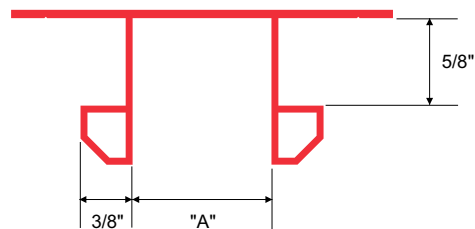

RVSA REVEAL SQUARE ANGLED

Creates an appealing recess with projecting angled details that allows installation vertically, horizontally or diagonally. Can be used in conjunction with 5/8" drywall, panel installation and wrapped surface finishes such as fabric or vinyl wall coverings. Available in 10' length.

6063 T5 aluminum with standard clear anodized or primed finish. Anodized color and powder coating finishes available with custom color matching.

ITEM ID	"A" (REVEAL)
RVSA-12	1/2"
RVSA-100	1"
RVSA-200	2"