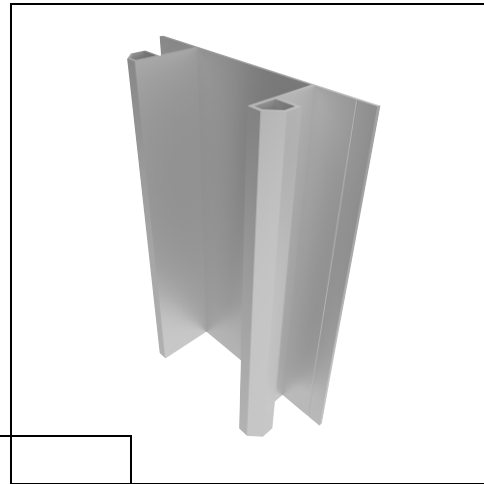

RVSA REVEAL SQUARE ANGLED

Creates an appealing recess with projecting angled details that allows installation vertically, horizontally or diagonally. Can be used in conjunction with 5/8" drywall, panel installation and wrapped surface finishes such as fabric or vinyl wall coverings. Available in 10' length.

6063 T5 aluminum with standard clear anodized or primed finish. Anodized color and powder coating finishes available with custom color matching.

ITEM ID	"A" (REVEAL)
RVSA-12	1/2"
RVSA-100	1"
RVSA-200	2"