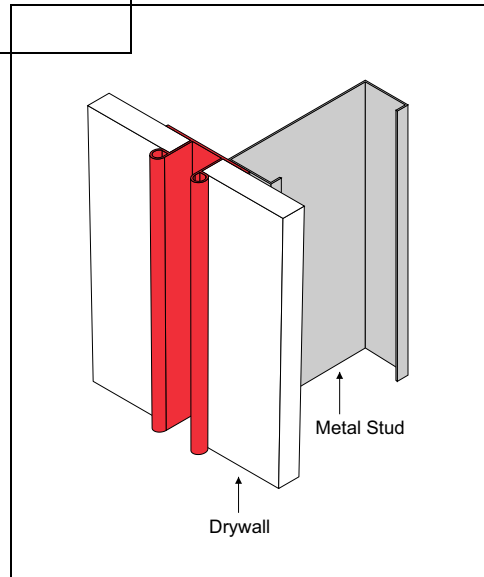

Creates an appealing recess with projecting details that allows installation vertically, horizontally or diagonally. Can be used in conjunction with 5/8" drywall, panel installation and wrapped surface finishes such as fabric or vinyl wall coverings. Available in 10' length.

6063 T5 aluminum with standard clear anodized or primed finish. Anodized color and powder coating finishes available with custom color matching.

ITEM ID	"A" (REVEAL)
RVRD-12	1/2"
RVRD-100	1"
RVRD-200	2"