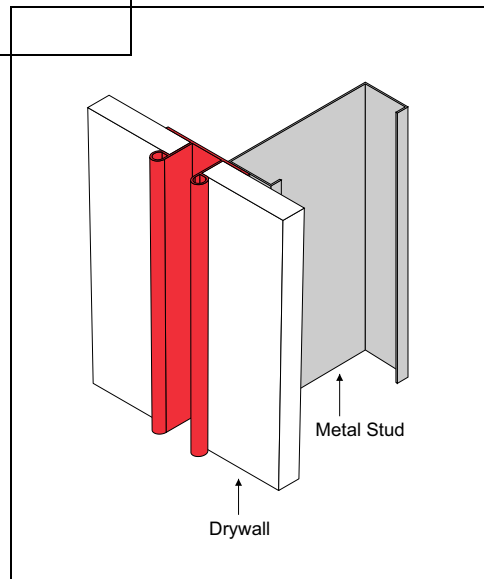

Creates an appealing recess with projecting details that allows installation vertically, horizontally or diagonally. Can be used in conjunction with 5/8" drywall, panel installation and wrapped surface finishes such as fabric or vinyl wall coverings. Available in 10' length.

6063 T5 aluminum with standard clear anodized or primed finish. Anodized color and powder coating finishes available with custom color matching.

ITEM ID	"A" (REVEAL)
RVRD-12	1/2"
RVRD-100	1"
RVRD-200	2"