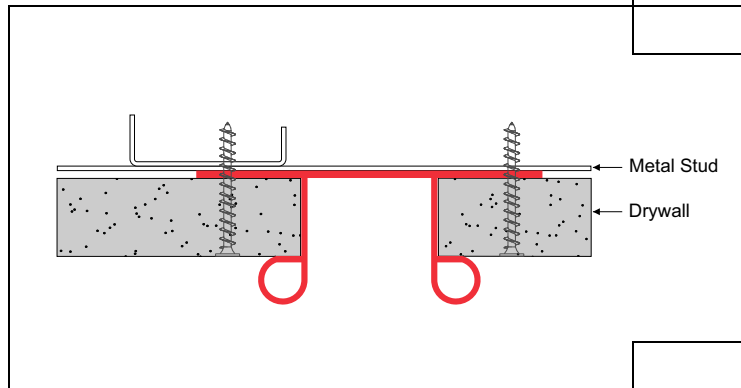

Creates an appealing recess with projecting details that allows installation vertically, horizontally or diagonally. Can be used in conjunction with 5/8" drywall, panel installation and wrapped surface finishes such as fabric or vinyl wall coverings. Available in 10' length.

6063 T5 aluminum with standard clear anodized or primed finish. Anodized color and powder coating finishes available with custom color matching.

ITEM ID	"A" (REVEAL)
RVRD-12	1/2"
RVRD-100	1"
RVRD-200	2"