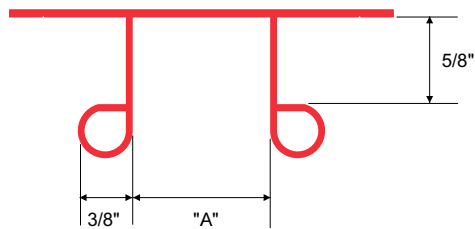

Creates an appealing recess with projecting details that allows installation vertically, horizontally or diagonally. Can be used in conjunction with 5/8" drywall, panel installation and wrapped surface finishes such as fabric or vinyl wall coverings. Available in 10' length.

6063 T5 aluminum with standard clear anodized or primed finish. Anodized color and powder coating finishes available with custom color matching.

ITEM ID	"A" (REVEAL)
RVRD-12	1/2"
RVRD-100	1"
RVRD-200	2"