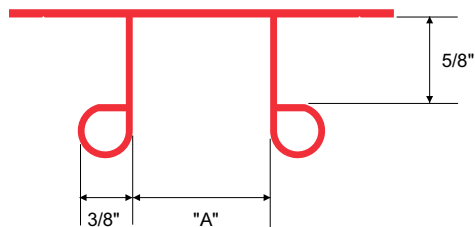

Creates an appealing recess with projecting details that allows installation vertically, horizontally or diagonally. Can be used in conjunction with 5/8" drywall, panel installation and wrapped surface finishes such as fabric or vinyl wall coverings. Available in 10' length.

6063 T5 aluminum with standard clear anodized or primed finish. Anodized color and powder coating finishes available with custom color matching.

ITEM ID	"A" (REVEAL)
RVRD-12	1/2"
RVRD-100	1"
RVRD-200	2"