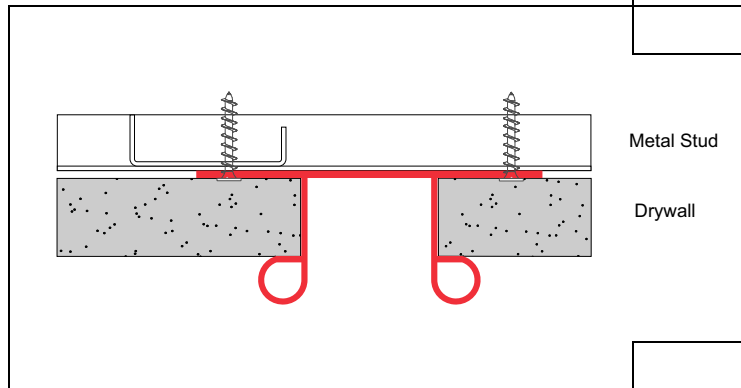

Creates an appealing recess with projecting details that allows installation vertically, horizontally or diagonally. Can be used in conjunction with 5/8" drywall, panel installation and wrapped surface finishes such as fabric or vinyl wall coverings. Available in 10' length.

6063 T5 aluminum with standard clear anodized or primed finish. Anodized color and powder coating finishes available with custom color matching.

ITEM ID	"A" (REVEAL)
RVRD-12	1/2"
RVRD-100	1"
RVRD-200	2"