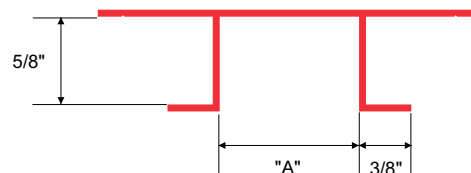

ITEM ID	"A" (REVEAL)
RVDF-12	1/2"
RVDF-100	1"
RVDF-200	2"