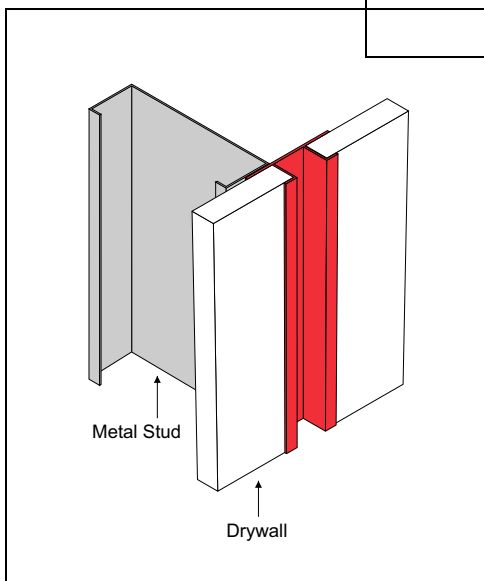

Creates sleek shadow line with simple reveal space and double flange arms. Can be installed vertically, horizontally or diagonally. Used in conjunction with 5/8" drywall, panel installation and wrapped surface finishes such as fabric or vinyl wall coverings. Available in 10' length.

6063 T5 aluminum with standard clear anodized or primed finish. Anodized color and powder coating finishes available with custom color matching.

ITEM ID	"A" (REVEAL)
RVDF-12	1/2"
RVDF-100	1"
RVDF-200	2"