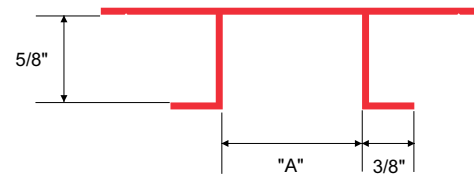

ITEM ID	"A" (REVEAL)
RVDF-12	1/2"
RVDF-100	1"
RVDF-200	2"