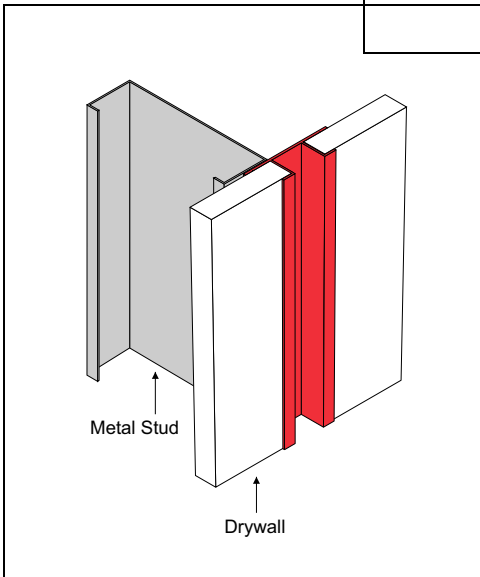

Creates sleek shadow line with simple reveal space and double flange arms. Can be installed vertically, horizontally or diagonally. Used in conjunction with 5/8" drywall, panel installation and wrapped surface finishes such as fabric or vinyl wall coverings. Available in 10' length.

6063 T5 aluminum with standard clear anodized or primed finish. Anodized color and powder coating finishes available with custom color matching.

ITEM ID	"A" (REVEAL)
RVDF-12	1/2"
RVDF-100	1"
RVDF-200	2"