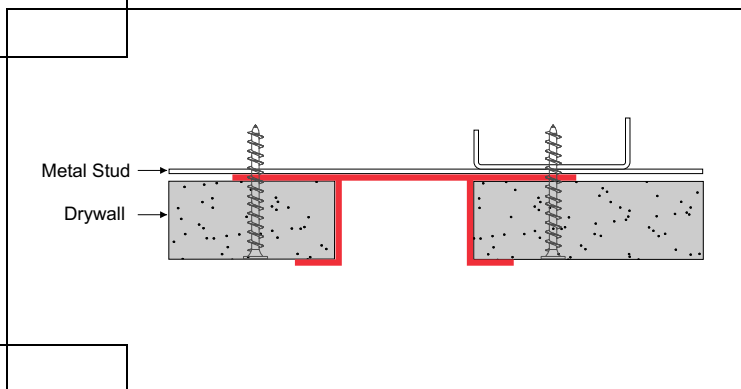

Creates sleek shadow line with simple reveal space and double flange arms. Can be installed vertically, horizontally or diagonally. Used in conjunction with 5/8" drywall, panel installation and wrapped surface finishes such as fabric or vinyl wall coverings. Available in 10' length.

6063 T5 aluminum with standard clear anodized or primed finish. Anodized color and powder coating finishes available with custom color matching.

ITEM ID	"A" (REVEAL)
RVDF-12	1/2"
RVDF-100	1"
RVDF-200	2"