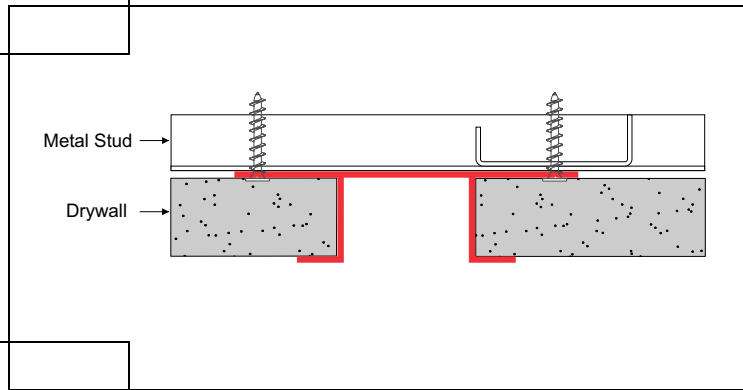

Creates sleek shadow line with simple reveal space and double flange arms. Can be installed vertically, horizontally or diagonally. Used in conjunction with 5/8" drywall, panel installation and wrapped surface finishes such as fabric or vinyl wall coverings. Available in 10' length.

6063 T5 aluminum with standard clear anodized or primed finish. Anodized color and powder coating finishes available with custom color matching.

ITEM ID	"A" (REVEAL)
RVDF-12	1/2"
RVDF-100	1"
RVDF-200	2"