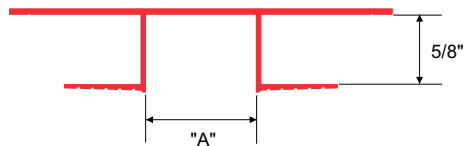

Creates minimalist shadow line with simple reveal space that allows installation vertically, horizontally or diagonally. Can be used in conjunction with 5/8" drywall, panel installation and wrapped surface finishes such as fabric or vinyl wall coverings. Ridged faces for tape and float. Available in 10' length.

6063 T5 aluminum with standard clear anodized or primed finish. Anodized color and powder coating finishes available with custom color matching.

ITEM ID	"A" (REVEAL)
RV-12	1/2"
RV-100	1"
RV-200	2"