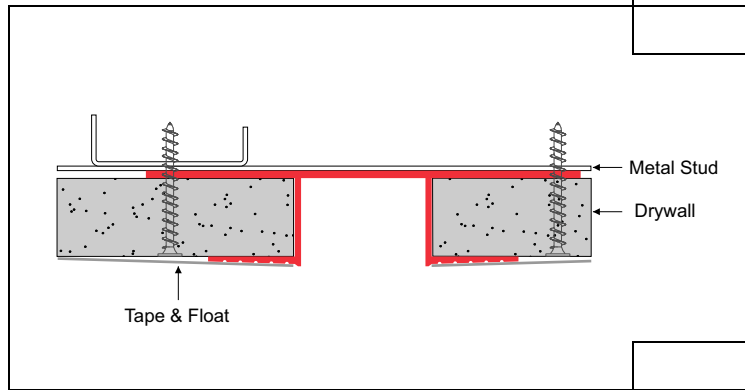

Creates minimalist shadow line with simple reveal space that allows installation vertically, horizontally or diagonally. Can be used in conjunction with 5/8" drywall, panel installation and wrapped surface finishes such as fabric or vinyl wall coverings. Ridged faces for tape and float. Available in 10' length.

6063 T5 aluminum with standard clear anodized or primed finish. Anodized color and powder coating finishes available with custom color matching.

ITEM ID	"A" (REVEAL)
RV-12	1/2"
RV-100	1"
RV-200	2"