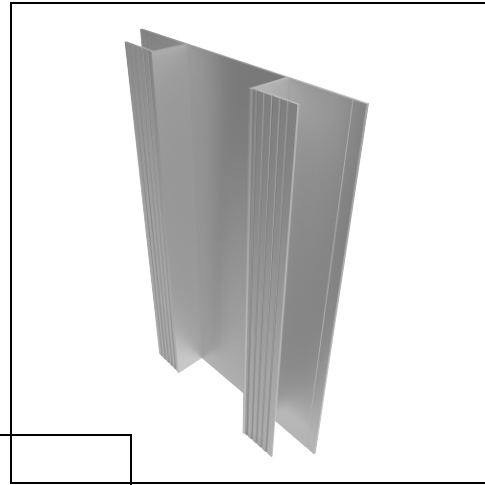

Creates minimalist shadow line with simple reveal space that allows installation vertically, horizontally or diagonally. Can be used in conjunction with 5/8" drywall, panel installation and wrapped surface finishes such as fabric or vinyl wall coverings. Ridged faces for tape and float. Available in 10' length.

6063 T5 aluminum with standard clear anodized or primed finish. Anodized color and powder coating finishes available with custom color matching.

ITEM ID	"A" (REVEAL)
RV-12	1/2"
RV-100	1"
RV-200	2"