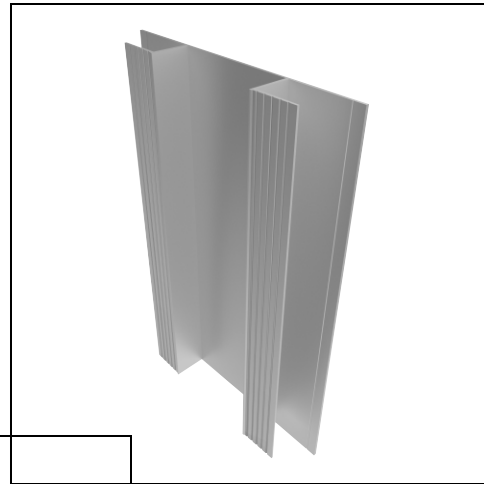

Creates minimalist shadow line with simple reveal space that allows installation vertically, horizontally or diagonally. Can be used in conjunction with 5/8" drywall, panel installation and wrapped surface finishes such as fabric or vinyl wall coverings. Ridged faces for tape and float. Available in 10' length.

6063 T5 aluminum with standard clear anodized or primed finish. Anodized color and powder coating finishes available with custom color matching.

ITEM ID	"A" (REVEAL)
RV-12	1/2"
RV-100	1"
RV-200	2"