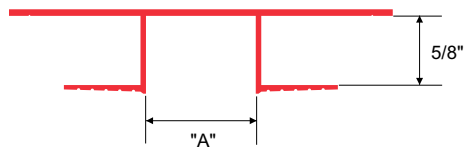

Creates minimalist shadow line with simple reveal space that allows installation vertically, horizontally or diagonally. Can be used in conjunction with 5/8" drywall, panel installation and wrapped surface finishes such as fabric or vinyl wall coverings. Ridged faces for tape and float. Available in 10' length.

6063 T5 aluminum with standard clear anodized or primed finish. Anodized color and powder coating finishes available with custom color matching.

ITEM ID	"A" (REVEAL)
RV-12	1/2"
RV-100	1"
RV-200	2"