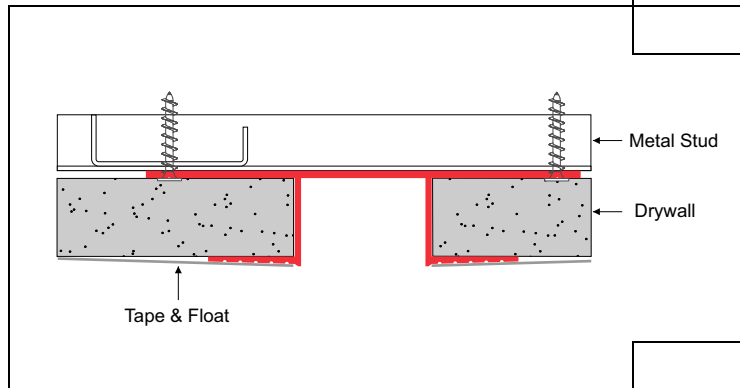

Creates minimalist shadow line with simple reveal space that allows installation vertically, horizontally or diagonally. Can be used in conjunction with 5/8" drywall, panel installation and wrapped surface finishes such as fabric or vinyl wall coverings. Ridged faces for tape and float. Available in 10' length.

6063 T5 aluminum with standard clear anodized or primed finish. Anodized color and powder coating finishes available with custom color matching.

ITEM ID	"A" (REVEAL)
RV-12	1/2"
RV-100	1"
RV-200	2"