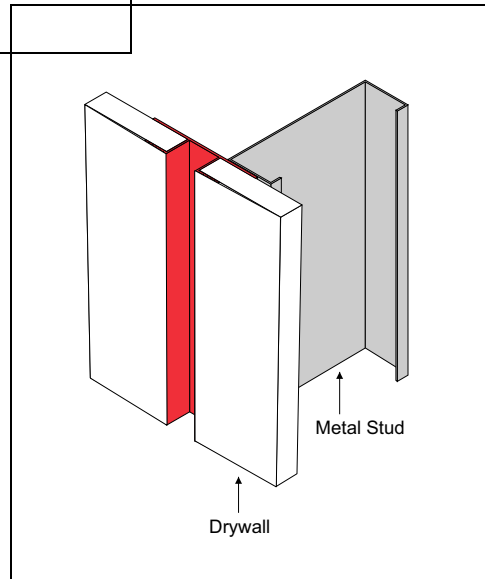

Creates minimalist shadow line with simple reveal space that allows installation vertically, horizontally or diagonally. Can be used in conjunction with 5/8" drywall, panel installation and wrapped surface finishes such as fabric or vinyl wall coverings. Ridged faces for tape and float. Available in 10' length.

6063 T5 aluminum with standard clear anodized or primed finish. Anodized color and powder coating finishes available with custom color matching.

ITEM ID	"A" (REVEAL)
RV-12	1/2"
RV-100	1"
RV-200	2"