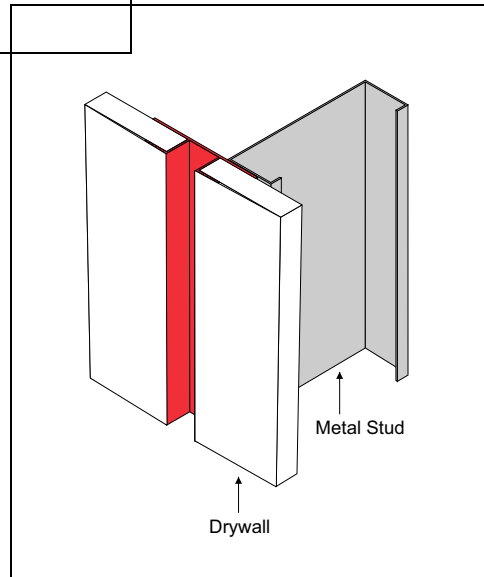

Creates minimalist shadow line with simple reveal space that allows installation vertically, horizontally or diagonally. Can be used in conjunction with 5/8" drywall, panel installation and wrapped surface finishes such as fabric or vinyl wall coverings. Ridged faces for tape and float. Available in 10' length.

6063 T5 aluminum with standard clear anodized or primed finish. Anodized color and powder coating finishes available with custom color matching.

ITEM ID	"A" (REVEAL)
RV-12	1/2"
RV-100	1"
RV-200	2"