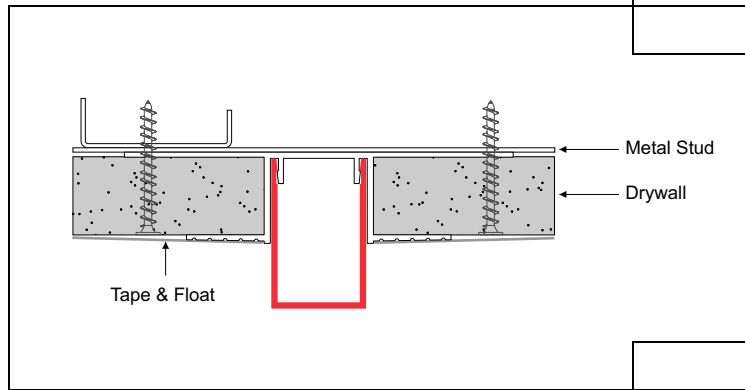

# IRSQ INSERT RECTANGULAR SQUARE

Paired with Channel Reveal this classic projection creates a modern look in drywall or panel installation. Can also be used in conjunction with wrapped surface finishes such as fabric or vinyl wall coverings. Ridged faces provided for taping and floating. Used vertically or diagonally. Available in 10' length.

6063 T5 aluminum with standard clear anodized or primed finish. Anodized color and powder coating finishes available with custom color matching.

ITEM ID	"A" (LENGTH)
IRSQ-0	0"
IRSQ-100	1"
IRSQ-200	2"
IRSQ-300	3"