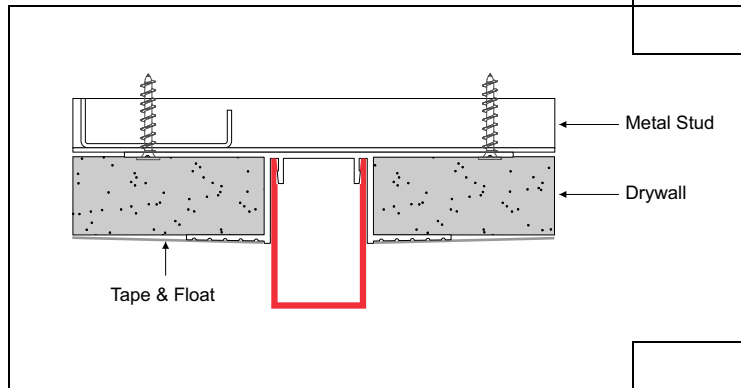

Paired with Channel Reveal this classic projection creates a modern look in drywall or panel installation. Can also be used in conjunction with wrapped surface finishes such as fabric or vinyl wall coverings. Ridged faces provided for taping and floating. Used vertically or diagonally. Available in 10' length.

6063 T5 aluminum with standard clear anodized or primed finish. Anodized color and powder coating finishes available with custom color matching.

ITEM ID	"A" (LENGTH)
IRSQ-0	0"
IRSQ-100	1"
IRSQ-200	2"
IRSQ-300	3"