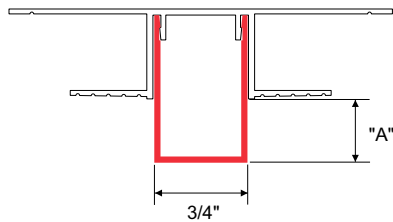

Paired with Channel Reveal this classic projection creates a modern look in drywall or panel installation. Can also be used in conjunction with wrapped surface finishes such as fabric or vinyl wall coverings. Ridged faces provided for taping and floating. Used vertically or diagonally. Available in 10' length.

6063 T5 aluminum with standard clear anodized or primed finish. Anodized color and powder coating finishes available with custom color matching.

ITEM ID	"A" (LENGTH)
IRSQ-0	0"
IRSQ-100	1"
IRSQ-200	2"
IRSQ-300	3"