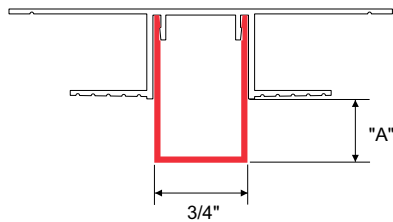

# IRSQ INSERT RECTANGULAR SQUARE

Paired with Channel Reveal this classic projection creates a modern look in drywall or panel installation. Can also be used in conjunction with wrapped surface finishes such as fabric or vinyl wall coverings. Ridged faces provided for taping and floating. Used vertically or diagonally. Available in 10' length.

6063 T5 aluminum with standard clear anodized or primed finish. Anodized color and powder coating finishes available with custom color matching.

ITEM ID	"A" (LENGTH)
IRSQ-0	0"
IRSQ-100	1"
IRSQ-200	2"
IRSQ-300	3"