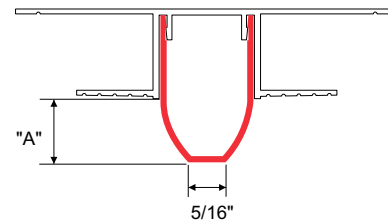

Paired with Channel Reveal this subtle projection creates a classic look in drywall or panel installation. Can also be used in conjunction with wrapped surface finishes such as fabric or vinyl wall coverings. Ridged faces provided for taping and floating. Used vertically or diagonally. Available in 10' length.

6063 T5 aluminum with standard clear anodized or primed finish. Anodized color and powder coating finishes available with custom color matching.

ITEM ID	"A" (LENGTH)
IPRS-0	0"
IPRS-100	1"
IPRS-200	2"
IPRS-300	3"