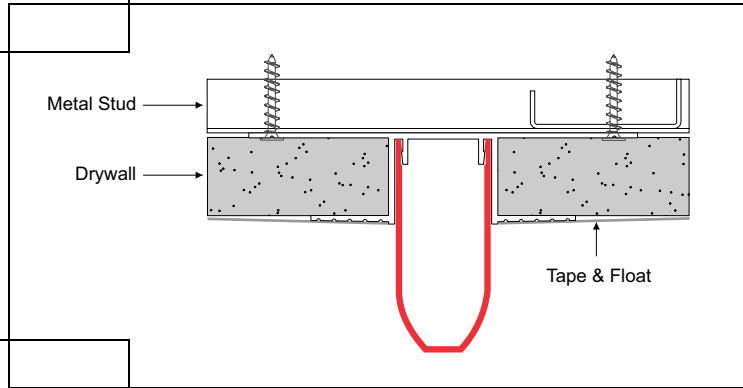

Paired with Channel Reveal this subtle projection creates a classic look in drywall or panel installation. Can also be used in conjunction with wrapped surface finishes such as fabric or vinyl wall coverings. Ridged faces provided for taping and floating. Used vertically or diagonally. Available in 10' length.

6063 T5 aluminum with standard clear anodized or primed finish. Anodized color and powder coating finishes available with custom color matching.

ITEM ID	"A" (LENGTH)
IPRS-0	0"
IPRS-100	1"
IPRS-200	2"
IPRS-300	3"