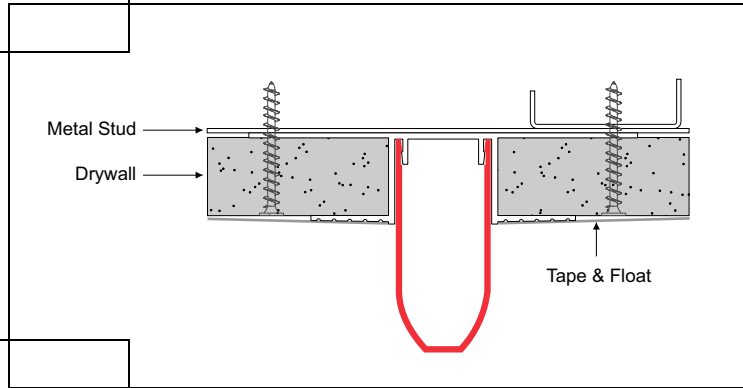

Paired with Channel Reveal this subtle projection creates a classic look in drywall or panel installation. Can also be used in conjunction with wrapped surface finishes such as fabric or vinyl wall coverings. Ridged faces provided for taping and floating. Used vertically or diagonally. Available in 10' length.

6063 T5 aluminum with standard clear anodized or primed finish. Anodized color and powder coating finishes available with custom color matching.

ITEM ID	"A" (LENGTH)
IPRS-0	0"
IPRS-100	1"
IPRS-200	2"
IPRS-300	3"