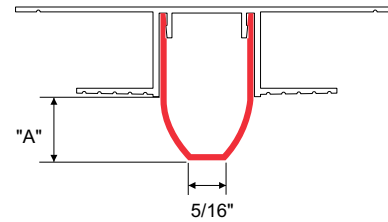

Paired with Channel Reveal this subtle projection creates a classic look in drywall or panel installation. Can also be used in conjunction with wrapped surface finishes such as fabric or vinyl wall coverings. Ridged faces provided for taping and floating. Used vertically or diagonally. Available in 10' length.

6063 T5 aluminum with standard clear anodized or primed finish. Anodized color and powder coating finishes available with custom color matching.

ITEM ID	"A" (LENGTH)
IPRS-0	0"
IPRS-100	1"
IPRS-200	2"
IPRS-300	3"