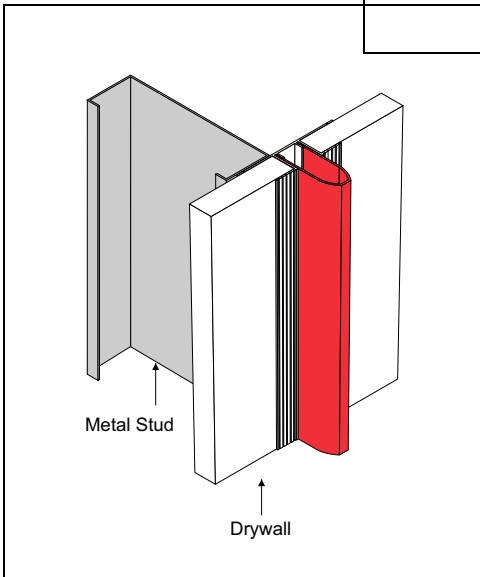

Paired with Channel Reveal this subtle projection creates a classic look in drywall or panel installation. Can also be used in conjunction with wrapped surface finishes such as fabric or vinyl wall coverings. Ridged faces provided for taping and floating. Used vertically or diagonally. Available in 10' length.

6063 T5 aluminum with standard clear anodized or primed finish. Anodized color and powder coating finishes available with custom color matching.

ITEM ID	"A" (LENGTH)
IPRS-0	0"
IPRS-100	1"
IPRS-200	2"
IPRS-300	3"