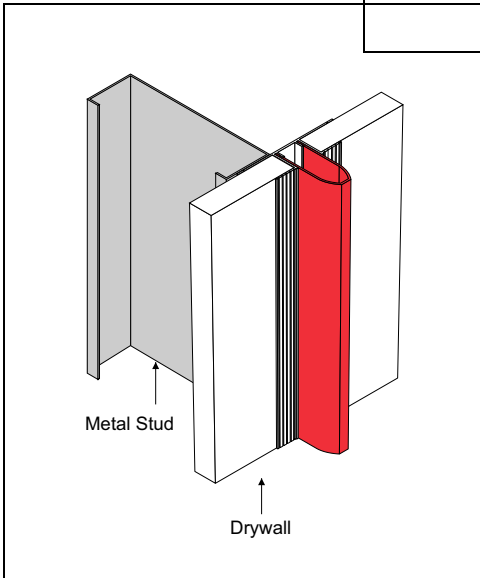

Paired with Channel Reveal this subtle projection creates a classic look in drywall or panel installation. Can also be used in conjunction with wrapped surface finishes such as fabric or vinyl wall coverings. Ridged faces provided for taping and floating. Used vertically or diagonally. Available in 10' length.

6063 T5 aluminum with standard clear anodized or primed finish. Anodized color and powder coating finishes available with custom color matching.

ITEM ID	"A" (LENGTH)
IPRS-0	0"
IPRS-100	1"
IPRS-200	2"
IPRS-300	3"