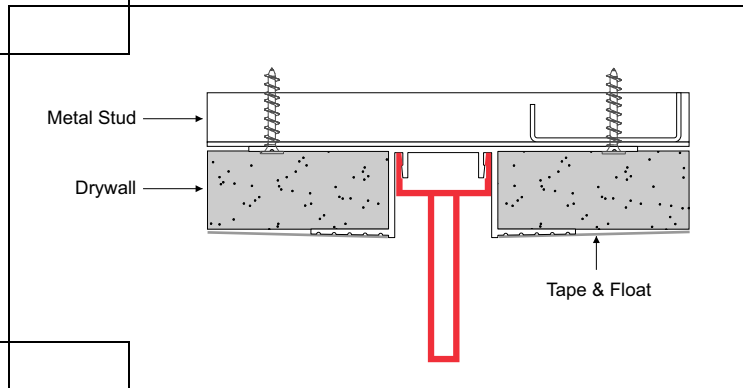

Patent Pending

Paired with Channel Reveal this blade projection with reveals adds refinement and class. Ridged faces provided for taping and floating with drywall installation. Can also be used in conjunction with panels and wrapped surface finishes such as fabric or vinyl wall coverings. Used vertically or diagonally. Available in 10' length.

6063 T5 aluminum with standard clear anodized or primed finish. Anodized color and powder coating finishes available with custom color matching.

ITEM ID	"A" (LENGTH)
IBRS-100	1"
IBRS-200	2"
IBRS-300	3"