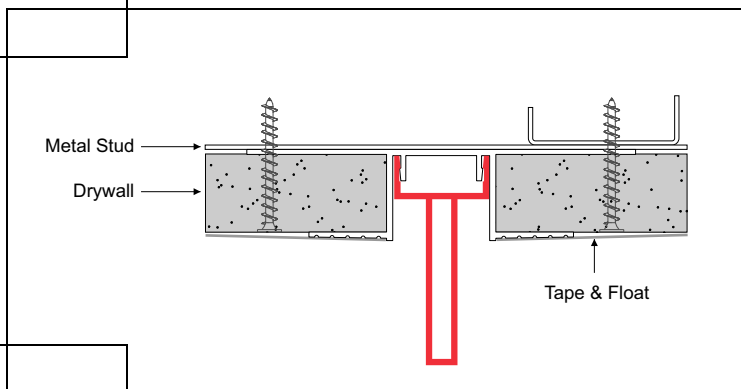

Paired with Channel Reveal this blade projection with reveals adds refinement and class. Ridged faces provided for taping and floating with drywall installation. Can also be used in conjunction with panels and wrapped surface finishes such as fabric or vinyl wall coverings. Used vertically or diagonally. Available in 10' length.

6063 T5 aluminum with standard clear anodized or primed finish. Anodized color and powder coating finishes available with custom color matching.

Patent Pending

ITEM ID	"A" (LENGTH)
IBRS-100	1"
IBRS-200	2"
IBRS-300	3"