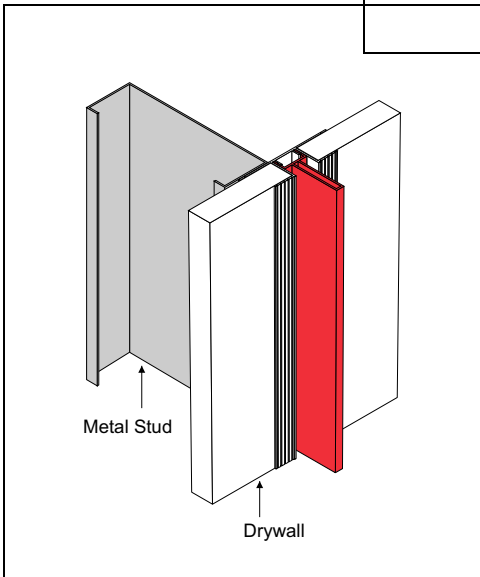

Patent Pending

Paired with Channel Reveal this blade projection with reveals adds refinement and class. Ridged faces provided for taping and floating with drywall installation. Can also be used in conjunction with panels and wrapped surface finishes such as fabric or vinyl wall coverings. Used vertically or diagonally. Available in 10' length.

6063 T5 aluminum with standard clear anodized or primed finish. Anodized color and powder coating finishes available with custom color matching.

ITEM ID	"A" (LENGTH)
IBRS-100	1"
IBRS-200	2"
IBRS-300	3"