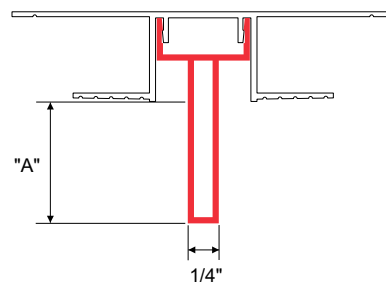

Paired with Channel Reveal this blade projection with reveals adds refinement and class. Ridged faces provided for taping and floating with drywall installation. Can also be used in conjunction with panels and wrapped surface finishes such as fabric or vinyl wall coverings. Used vertically or diagonally. Available in 10' length.

6063 T5 aluminum with standard clear anodized or primed finish. Anodized color and powder coating finishes available with custom color matching.

Patent Pending

ITEM ID	"A" (LENGTH)
IBRS-100	1"
IBRS-200	2"
IBRS-300	3"