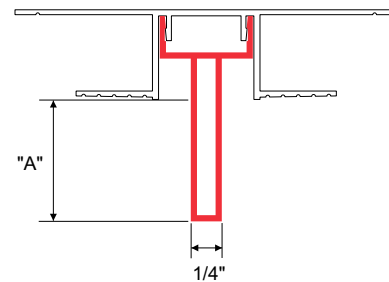

Patent Pending

Paired with Channel Reveal this blade projection with reveals adds refinement and class. Ridged faces provided for taping and floating with drywall installation. Can also be used in conjunction with panels and wrapped surface finishes such as fabric or vinyl wall coverings. Used vertically or diagonally. Available in 10' length.

6063 T5 aluminum with standard clear anodized or primed finish. Anodized color and powder coating finishes available with custom color matching.

ITEM ID	"A" (LENGTH)
IBRS-100	1"
IBRS-200	2"
IBRS-300	3"