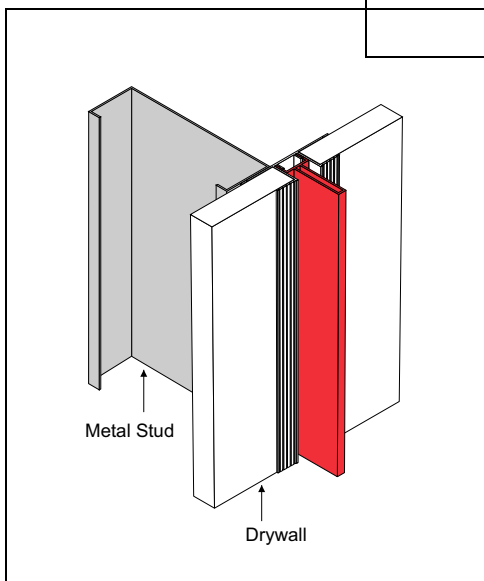

Paired with Channel Reveal this blade projection with reveals adds refinement and class. Ridged faces provided for taping and floating with drywall installation. Can also be used in conjunction with panels and wrapped surface finishes such as fabric or vinyl wall coverings. Used vertically or diagonally. Available in 10' length.

6063 T5 aluminum with standard clear anodized or primed finish. Anodized color and powder coating finishes available with custom color matching.

Patent Pending

ITEM ID	"A" (LENGTH)
IBRS-100	1"
IBRS-200	2"
IBRS-300	3"