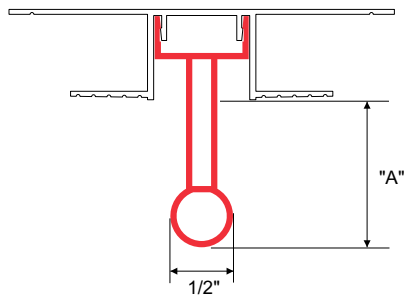

Paired with Channel Reveal this unique blade projection creates an attractive look in any space. Ridged faces provided for taping and floating with drywall installation. Can also be used in conjunction with panels and wrapped surface finishes such as fabric or vinyl wall coverings. Used vertically or diagonally. Available in 10' length.

6063 T5 aluminum with standard clear anodized or primed finish. Anodized color and powder coating finishes available with custom color matching.

Patent Pending

ITEM ID	"A" (LENGTH)
IBRR-100	1"
IBRR-200	2"
IBRR-300	3"