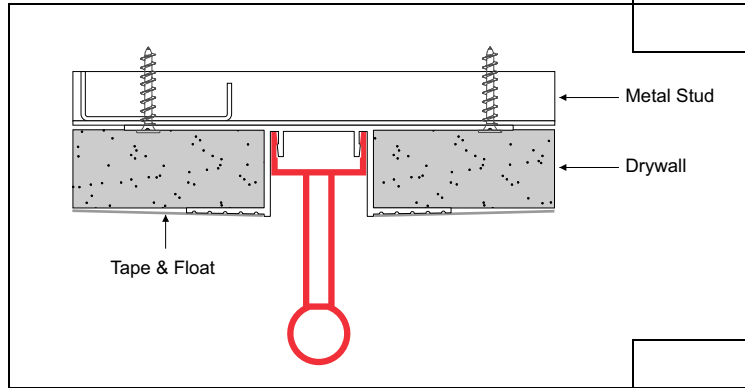

Paired with Channel Reveal this unique blade projection creates an attractive look in any space. Ridged faces provided for taping and floating with drywall installation. Can also be used in conjunction with panels and wrapped surface finishes such as fabric or vinyl wall coverings. Used vertically or diagonally. Available in 10' length.

6063 T5 aluminum with standard clear anodized or primed finish. Anodized color and powder coating finishes available with custom color matching.

Patent Pending

ITEM ID	"A" (LENGTH)
IBRR-100	1"
IBRR-200	2"
IBRR-300	3"