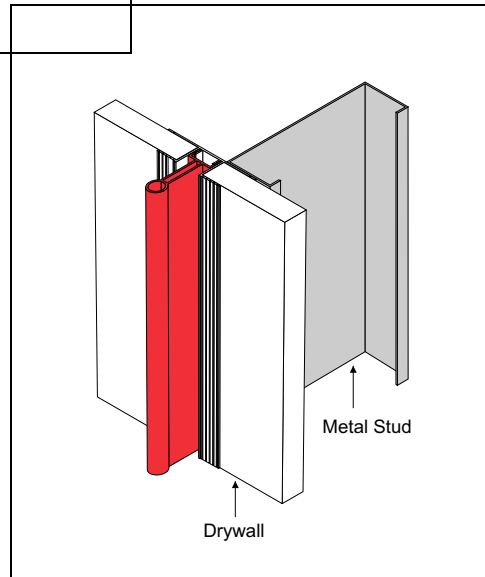

Paired with Channel Reveal this unique blade projection creates an attractive look in any space. Ridged faces provided for taping and floating with drywall installation. Can also be used in conjunction with panels and wrapped surface finishes such as fabric or vinyl wall coverings. Used vertically or diagonally. Available in 10' length.

6063 T5 aluminum with standard clear anodized or primed finish. Anodized color and powder coating finishes available with custom color matching.

Patent Pending

ITEM ID	"A" (LENGTH)
IBRR-100	1"
IBRR-200	2"
IBRR-300	3"