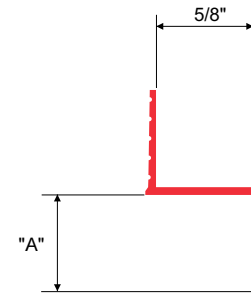

Create visually stunning shadow lines with a minimalist base trim that allows the wall to appear to float just above the floor surface and allows for the same effect at the top of the wall just below the ceiling surface. Can be used vertically or horizontally. Ridged face provided for taping and floating. Can be used in conjunction with wrapped surface finishes such as fabric or vinyl wall coverings. Available in 10' length.

6063 T5 aluminum with standard clear anodized or primed finish. Anodized color and powder coating finishes available with custom color matching.

ITEM ID	"A" (LENGTH)
BSL-516	5/16"
BSL-58	5/8"
BSL-150	1-1/2"
BSL-400*	4"