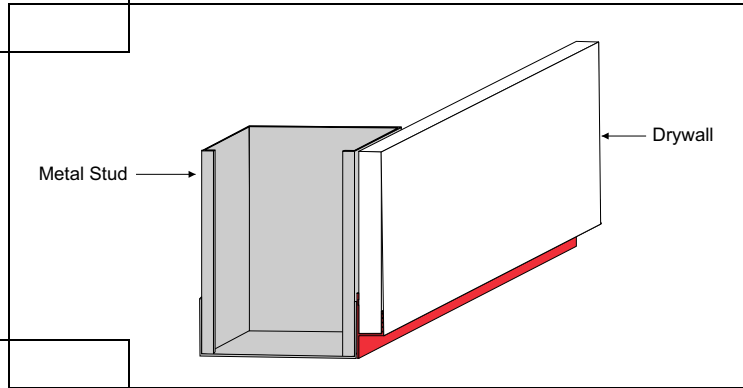

Create visually stunning shadow lines with a minimalist base trim that allows the wall to appear to float just above the floor surface and allows for the same effect at the top of the wall just below the ceiling surface. Can be used vertically or horizontally. Ridged face provided for taping and floating. Can be used in conjunction with wrapped surface finishes such as fabric or vinyl wall coverings. Available in 10' length.

6063 T5 aluminum with standard clear anodized or primed finish. Anodized color and powder coating finishes available with custom color matching.

ITEM ID	"A" (LENGTH)
BSL-516	5/16"
BSL-58	5/8"
BSL-150	1-1/2"
BSL-400*	4"

\*BSL-400 also available for 1/2" drywall