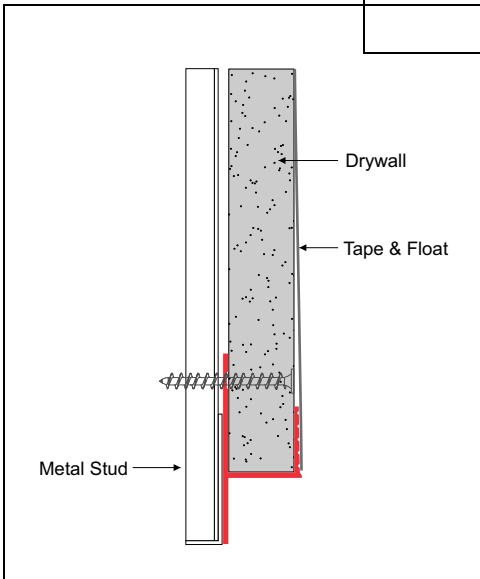

Create visually stunning shadow lines with a minimalist base trim that allows the wall to appear to float just above the floor surface and allows for the same effect at the top of the wall just below the ceiling surface. Can be used vertically or horizontally. Ridged face provided for taping and floating. Can be used in conjunction with wrapped surface finishes such as fabric or vinyl wall coverings. Available in 10' length.

6063 T5 aluminum with standard clear anodized or primed finish. Anodized color and powder coating finishes available with custom color matching.

ITEM ID	"A" (LENGTH)
BSL-516	5/16"
BSL-58	5/8"
BSL-150	1-1/2"
BSL-400*	4"

\*BSL-400 also available for 1/2" drywall