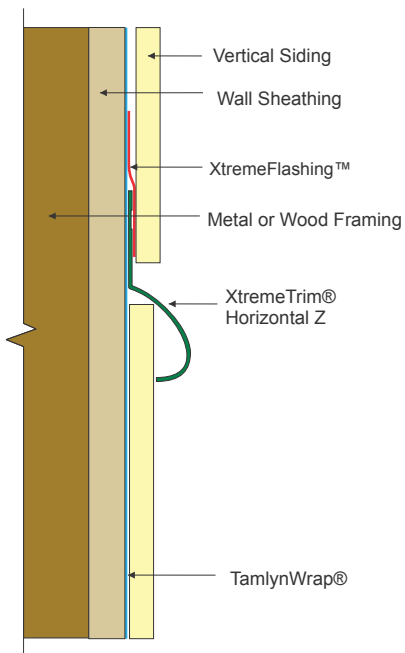

## NOTE

Do not install XtremeTrim® Horizontal Z on horizontal applications where the exterior flange can catch water.

Illustration not to scale

ITEM ID	"A"	"B"	SIDING SIZE
CQZ	3/8"	2-1/2"	5/16"

All parts are 10' Length unless otherwise indicated