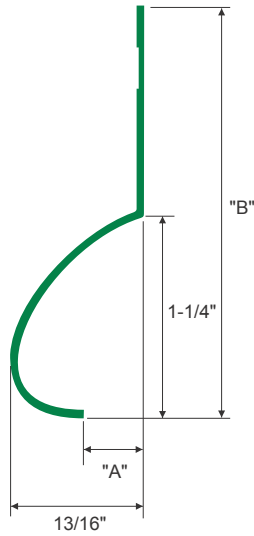

# Horizontal Bow Arch Z

## NOTE

Do not install XtremeTrim® Horizontal Z on horizontal applications where the exterior flange can catch water.

Illustration not to scale

ITEM ID	"A"	"B"	SIDING SIZE
CQZ	3/8"	2-1/2"	5/16"

All parts are 10' Length unless otherwise indicated