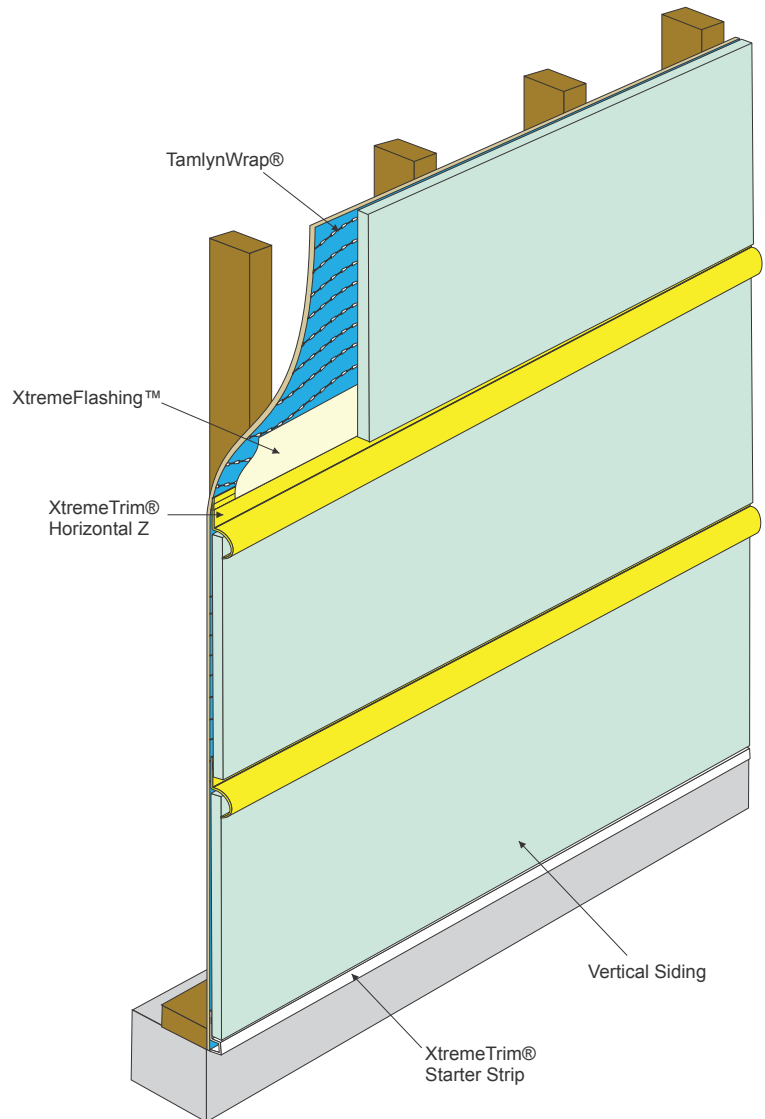

## NOTE

Do not install XtremeTrim® Horizontal Z on horizontal applications where the exterior flange can catch water.

Illustration not to scale

ITEM ID	"A"	"B"	SIDING SIZE
CQZ	3/8"	2-1/2"	5/16"

All parts are 10' Length unless otherwise indicated